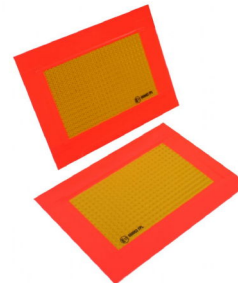

Marker Boards

ECE 70 REGULATION REAR ALUMINIUM MARKER BOARDS

Part Ref: RMB1

130mm x 1130mm
(Supplied Individually)
Self Adhesive Part Ref: RMB1SA

Part Ref: RMB5

195mm x 1130mm
(Supplied Individually)
Self Adhesive Part Ref: RMB5SA

Part Ref: RMB23

130mm x 565mm
(Supplied In Pairs)
Self Adhesive Part Ref: RMB23SA

Part Ref: RMB67

195mm x 565mm
(Supplied In Pairs)
Self Adhesive Part Ref: RMB67SA

Part Ref: RMB4

130mm x 282mm
(Supplied In Fours)
Self Adhesive Part Ref: RMB4SA

Part Ref: RMB8

195mm x 282mm
(Supplied In Fours)
Self Adhesive Part Ref: RMB8SA

Marker Boards

LONG VEHICLE

WIDE LOAD

HIGHWAY MAINTENANCE

Part Ref	Description	Qty	Dimensions
HMM	Highway Maintenance	1	225mm x 1265mm
LVM	Long Vehicle	1	225mm x 1265mm
LVM2	Long Vehicle	2	250mm x 525mm
MMM	Motorway Maintenance	1	225mm x 1265mm
MMM2	Motorway Maintenance	2	250mm x 525mm
RMBRS	Rear Steering	1	225mm x 1265mm
SMM	Slow Moving	1	225mm x 1265mm
SMM2	Slow Moving	2	250mm x 525mm
SVM	Slow Vehicle	1	225mm x 1265mm
SVM2	Slow Vehicle	2	250mm x 525mm
WLM	Wide Load	1	225mm x 1265mm
WLM2	Wide Load	2	250mm x 525mm
WVM	Wide Vehicle	1	225mm x 1265mm
WVM2	Wide Vehicle	2	250mm x 525mm